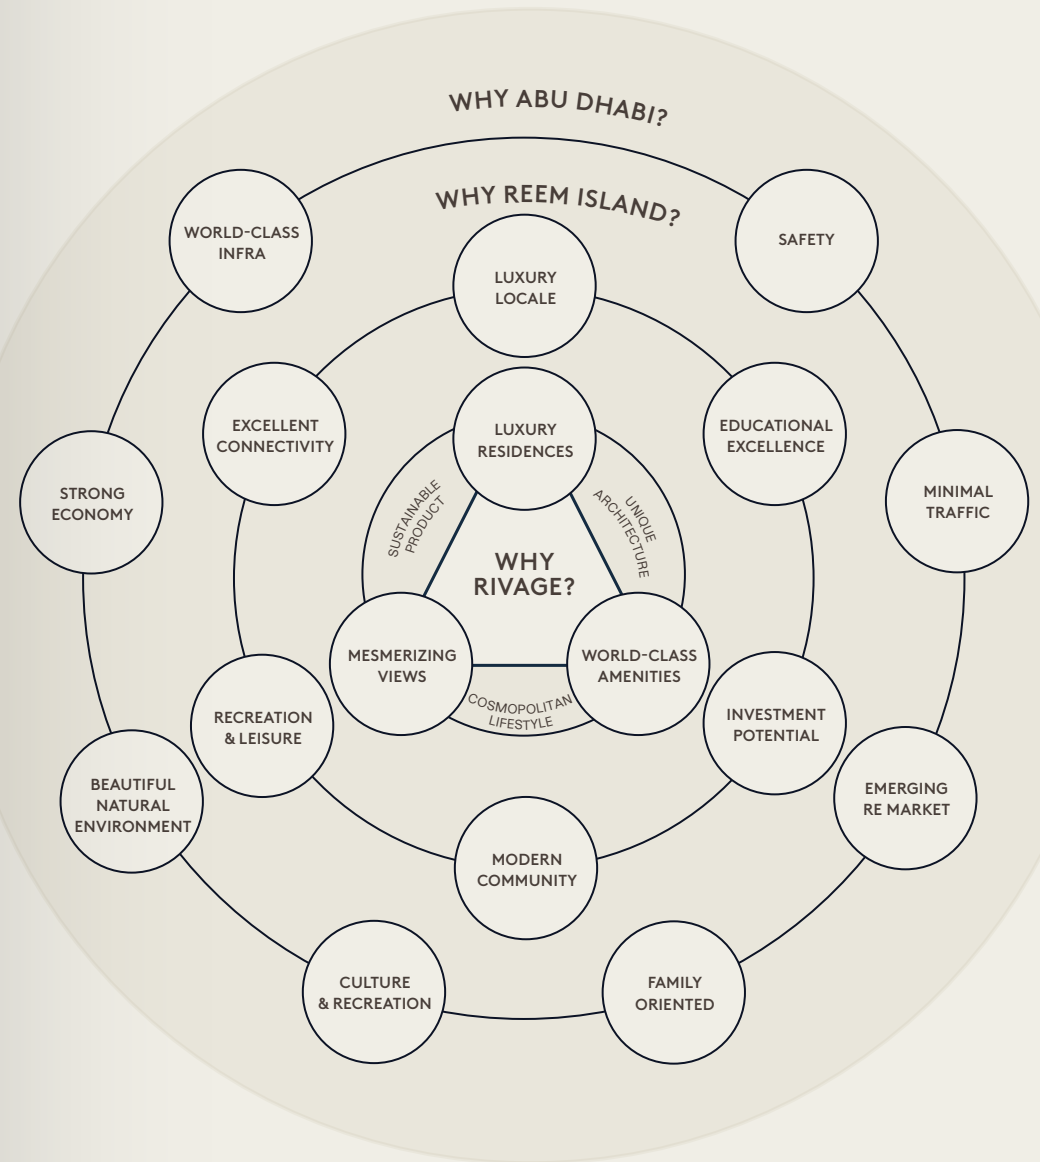

LOCATION. COMMUNITY. HOME. THE PERFECT TRIFECTA.