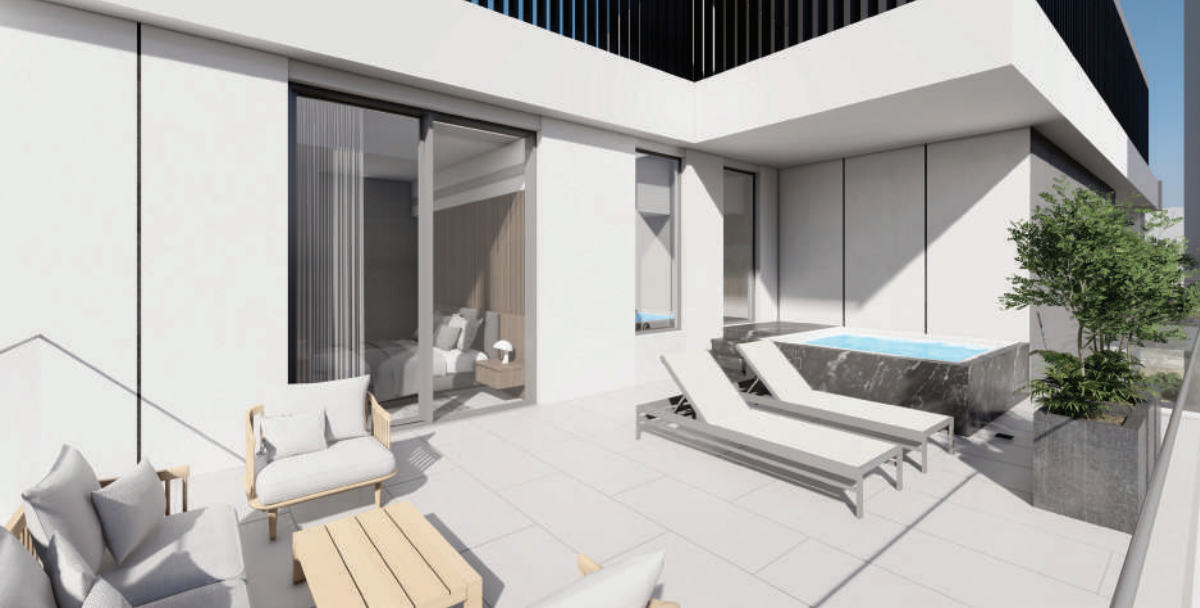

CANAL <sup>by</sup> M  
*Luxury To Strive For*

Welcome to Canal by M, a new residential development offering modern living in the middle of Reem Island, set alongside the seashore, facing the mangrove.

# THE ARCHITECTURE

Elegant low-rise residence, designed for homeowners with a refined modern taste.

Luxurious homes offering 2 to 4 bedrooms with exclusive seashore location.

All 31 residences offer unobstructed views of the mangrove and the beach.

The positioning of the apartments has been carefully orientated to best capture the open views.

Elegant fixtures, quality fittings and spacious balconies, homes are designed to enhance every lifestyle.

With floor to ceiling windows and raised 3.1 meter ceilings, the living spaces feel grand and spacious.

A variety of well-designed townhouses, penthouses, and two- and three-bedroom flats are available for selection.