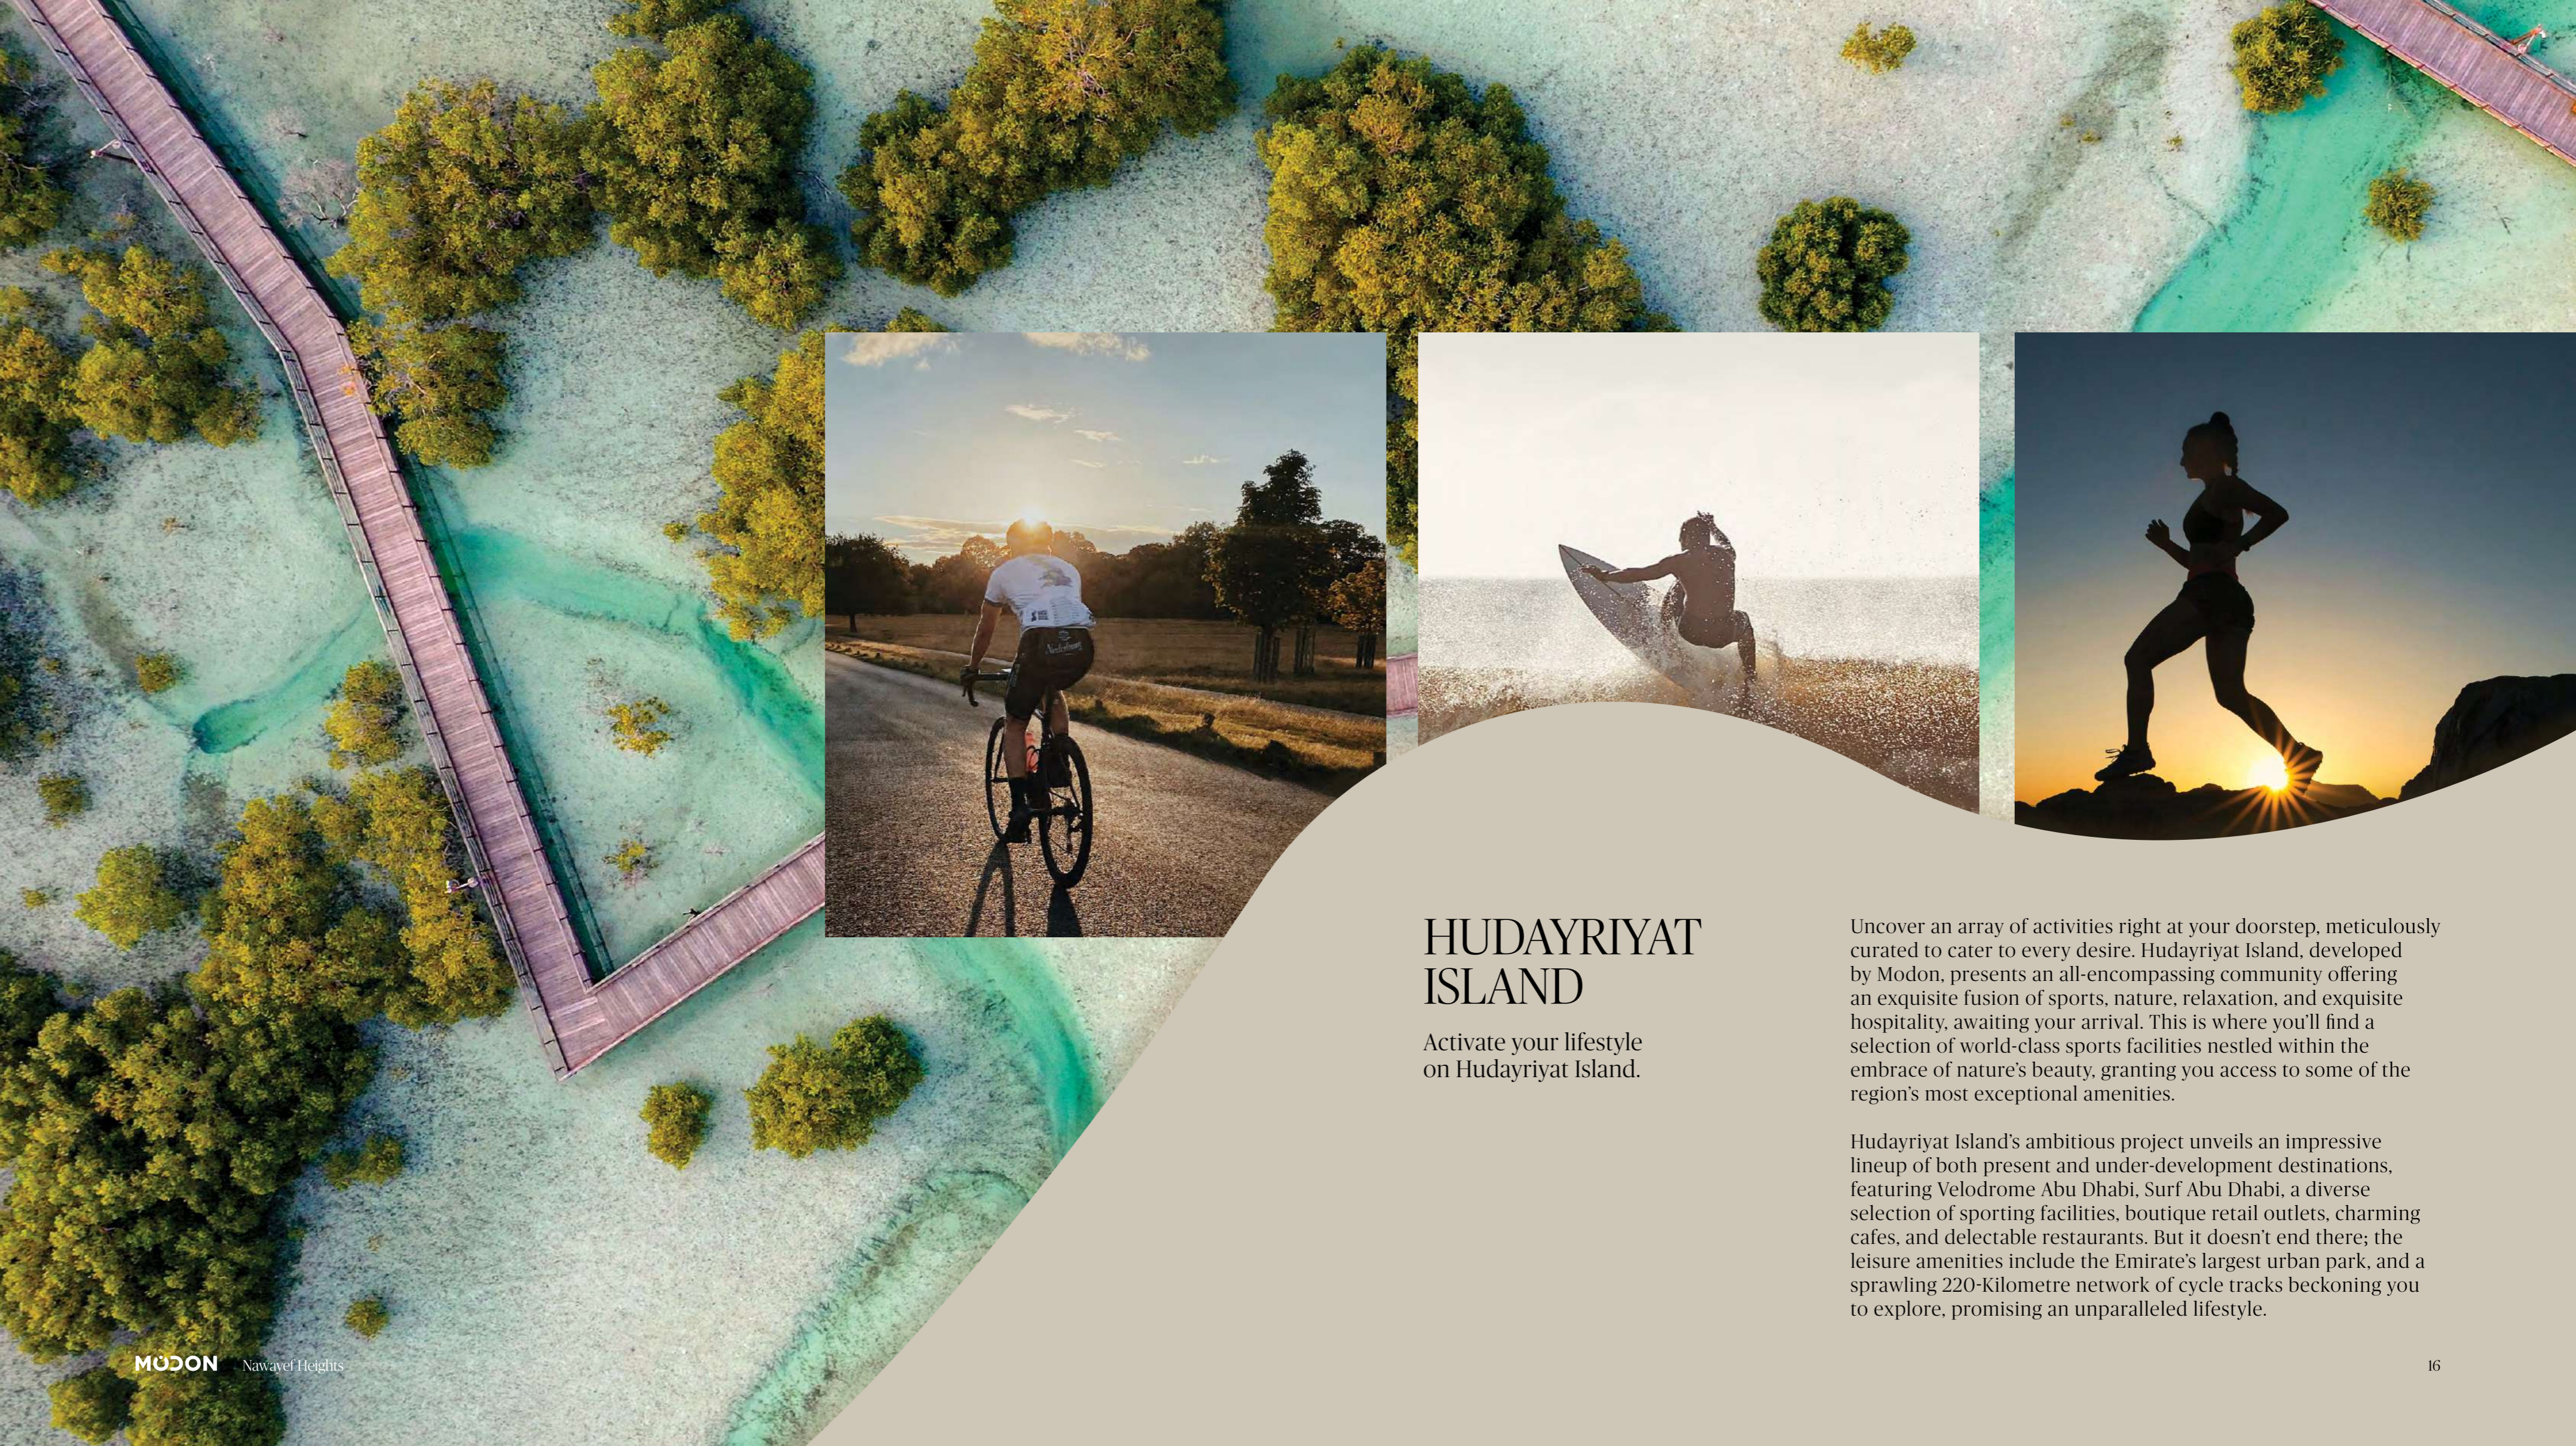

HUDAYRIYAT ISLAND

Activate your lifestyle on Hudayriyat Island.

Uncover an array of activities right at your doorstep, meticulously curated to cater to every desire. Hudayriyat Island, developed by Modon, presents an all-encompassing community offering an exquisite fusion of sports, nature, relaxation, and exquisite hospitality, awaiting your arrival. This is where you'll find a selection of world-class sports facilities nestled within the embrace of nature's beauty, granting you access to some of the region's most exceptional amenities.

Hudayriyat Island's ambitious project unveils an impressive lineup of both present and under-development destinations, featuring Velodrome Abu Dhabi, Surf Abu Dhabi, a diverse selection of sporting facilities, boutique retail outlets, charming cafes, and delectable restaurants. But it doesn't end there; the leisure amenities include the Emirate's largest urban park, and a sprawling 220-Kilometre network of cycle tracks beckoning you to explore, promising an unparalleled lifestyle.