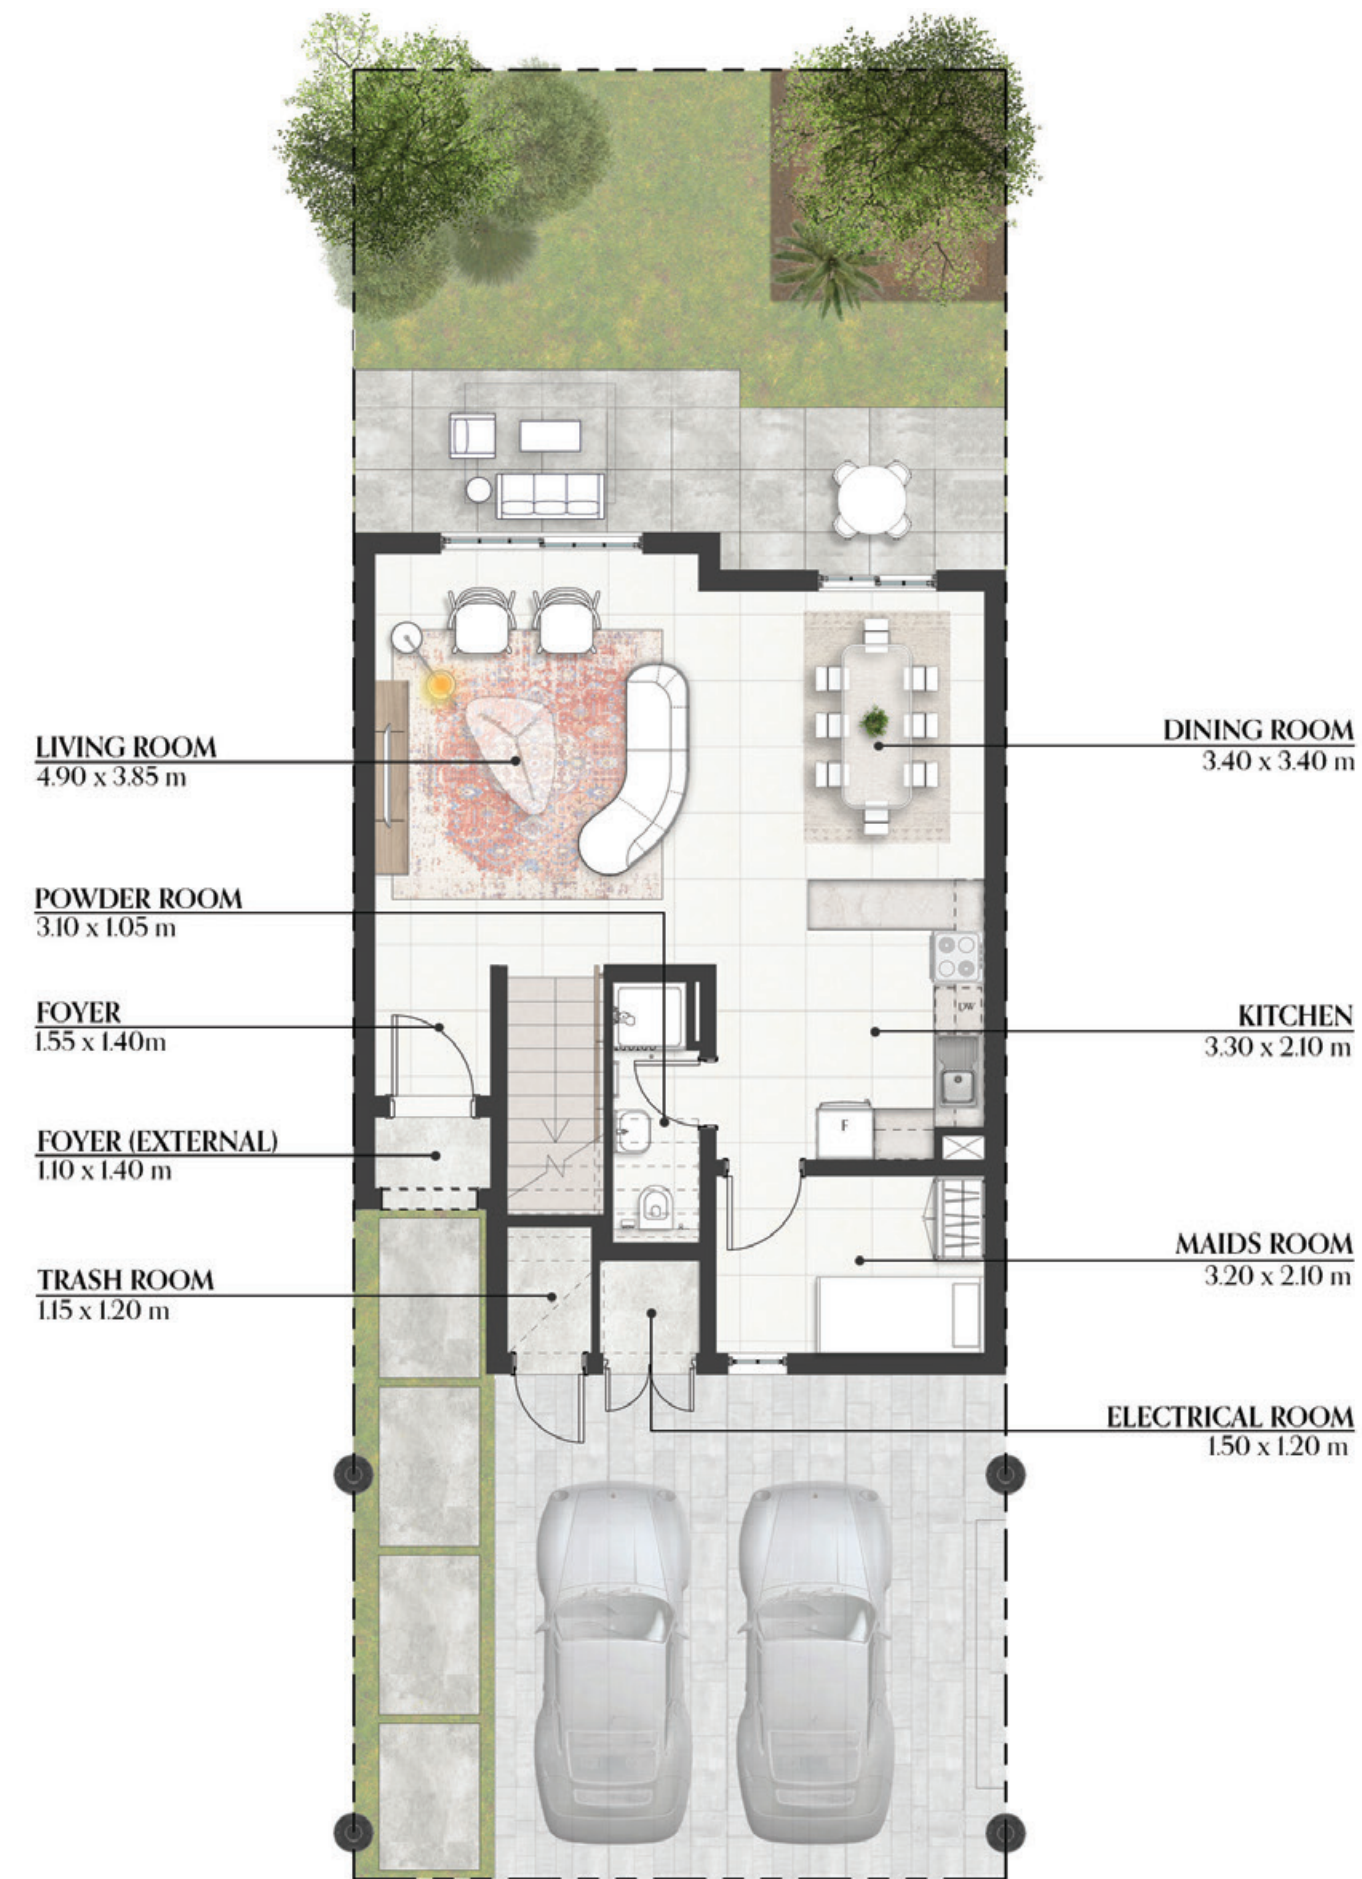

SEVILLE

TYPE 2M-1 Two Beds Middle 1 TOWNHOUSE

GROUND FLOOR	743 sqft.	69 sqm.
FIRST FLOOR	560 sqft.	52 sqm.
TOTAL SELLABLE AREA	1303 sqft.	121 sqm.

GROUND FLOOR