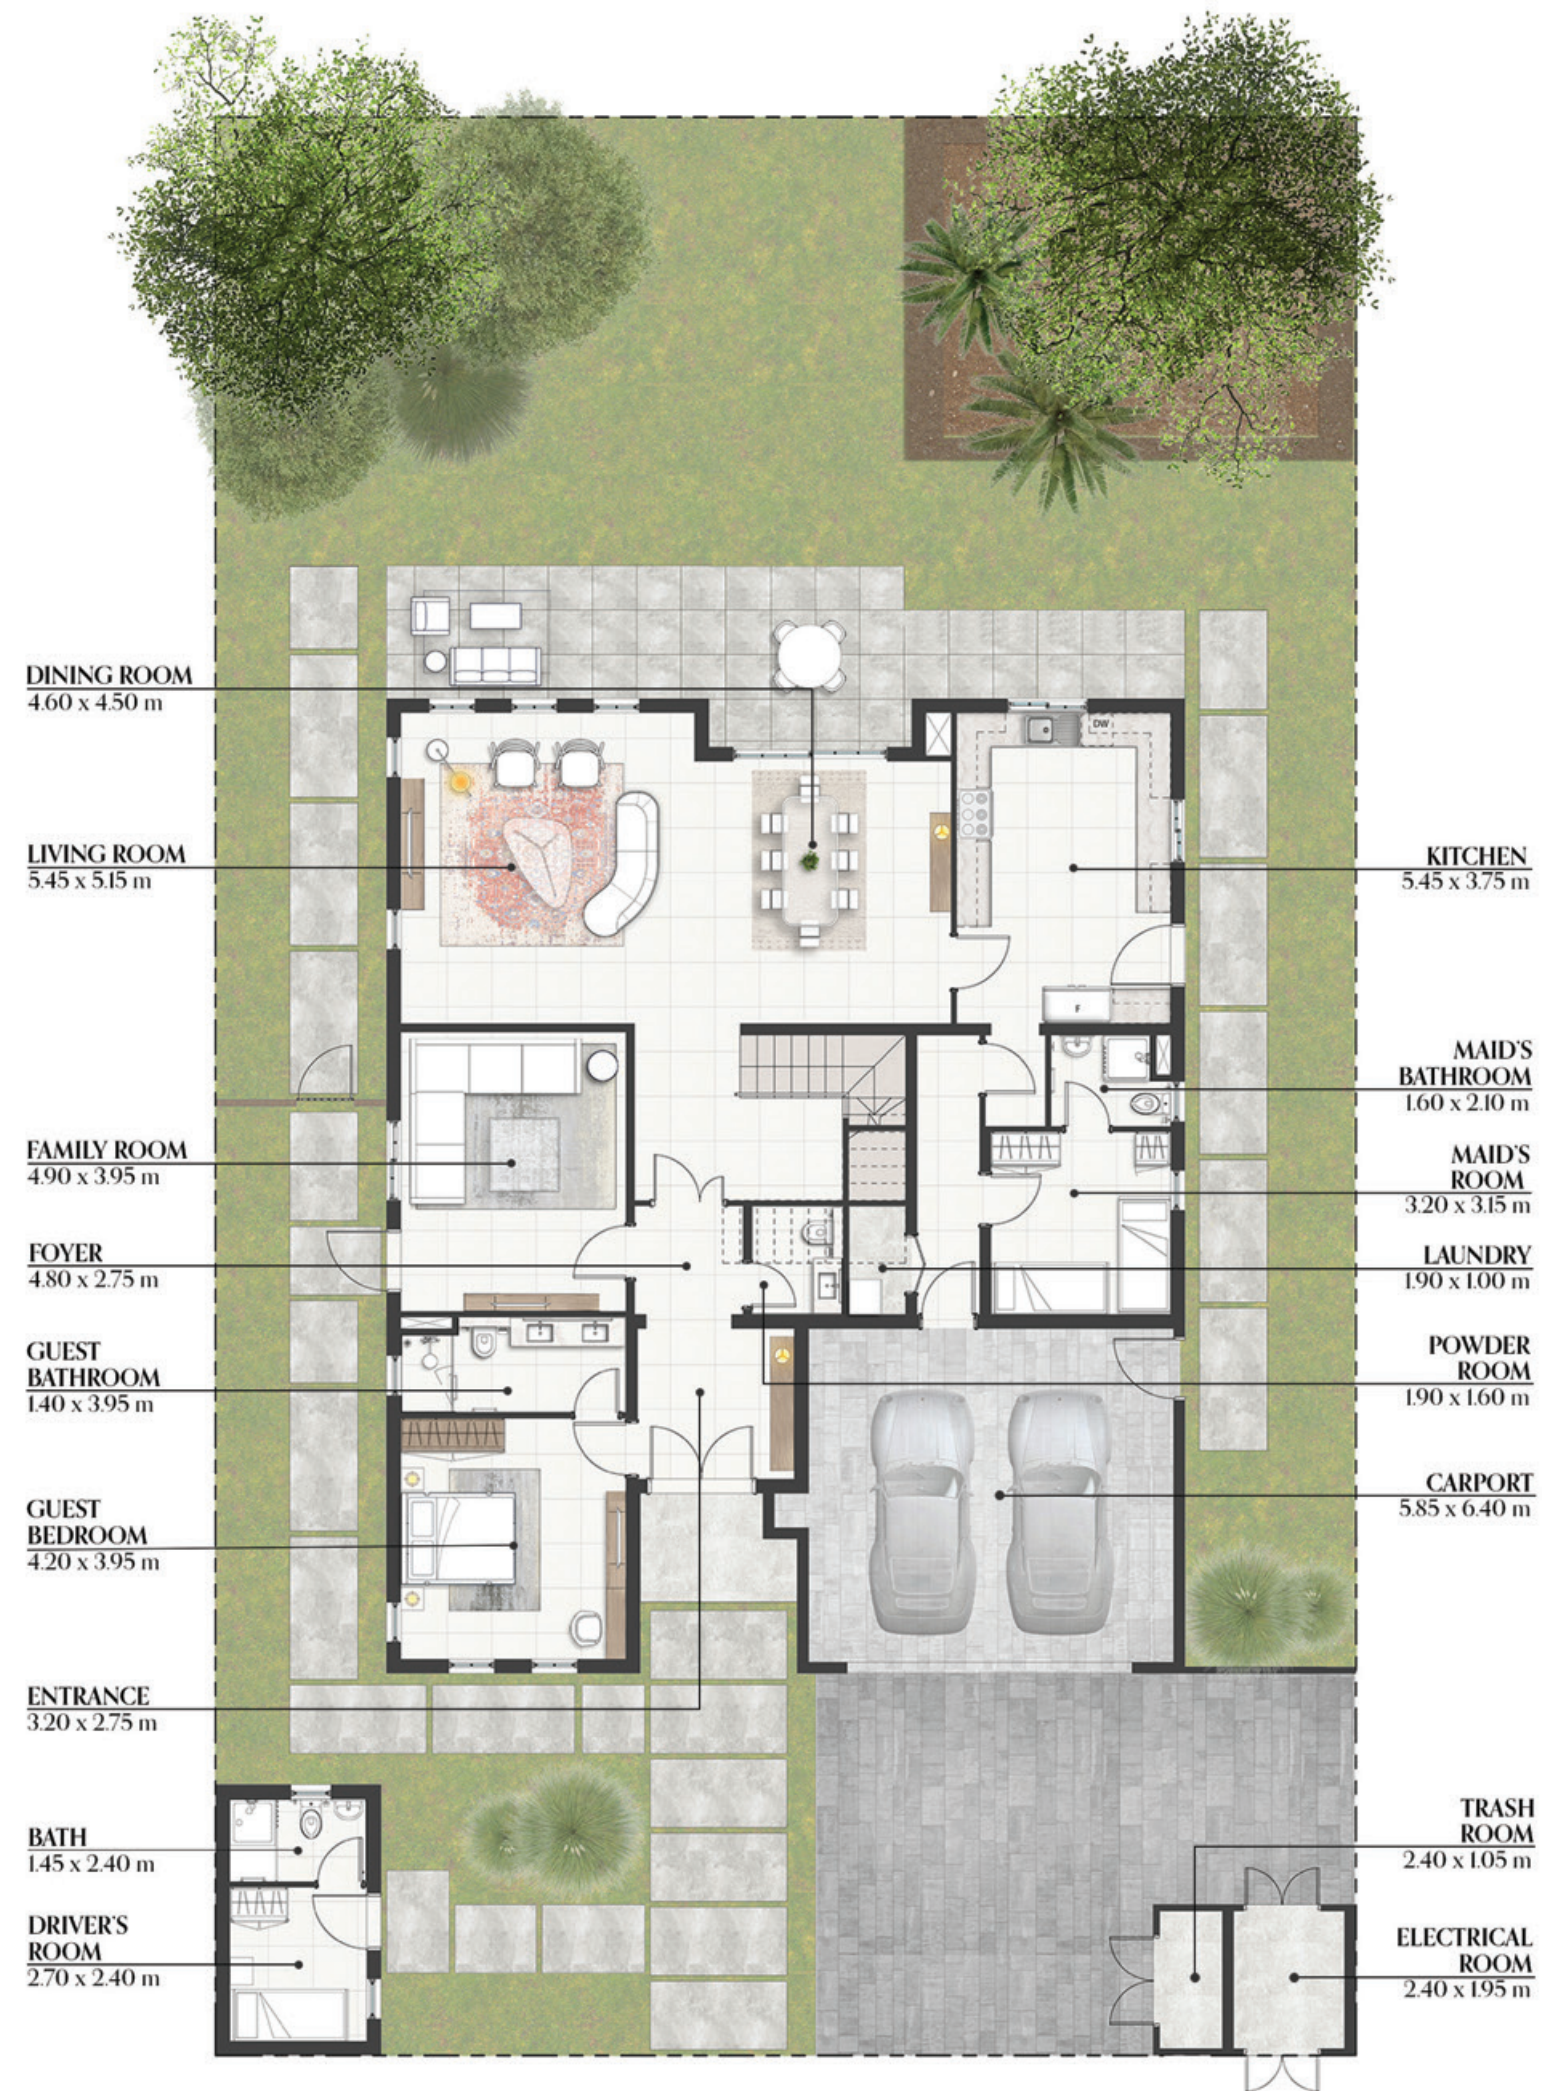

SEVILLE

5 BEDROOMS VILLA

GROUND FLOOR	2605 sqft.	242 sqm.
FIRST FLOOR	1991 sqft.	185 sqm.
TOTAL SELLABLE AREA	4596 sqft.	427 sqm.

All floor plans depicted here with are not to scale, applied finishes and final unit areas are subject to change without prior notice at the discretion of Bloom Properties in line with the provision of contract of sale. Landscaping and interior design shown in the imagery including furniture, accessories and electronics are indicative only and will not be included within the offering.

جميع مخططات الوحدات السكنية الموضحة هي إرشادية ولا تعد قياسية، التشطيبات والقياسات عرضة للتغيير والتعديل دون إشعار مسبق وفقاً لتقدير بلوم العقارية بما يتماشى مع أحكام عقد البيع. وكذلك تنسيق الحدائق والأجهزة الإلكترونية والأثاث والأكسسوارات هي إرشادية وغير مشمولة أيضاً.

GROUND FLOOR