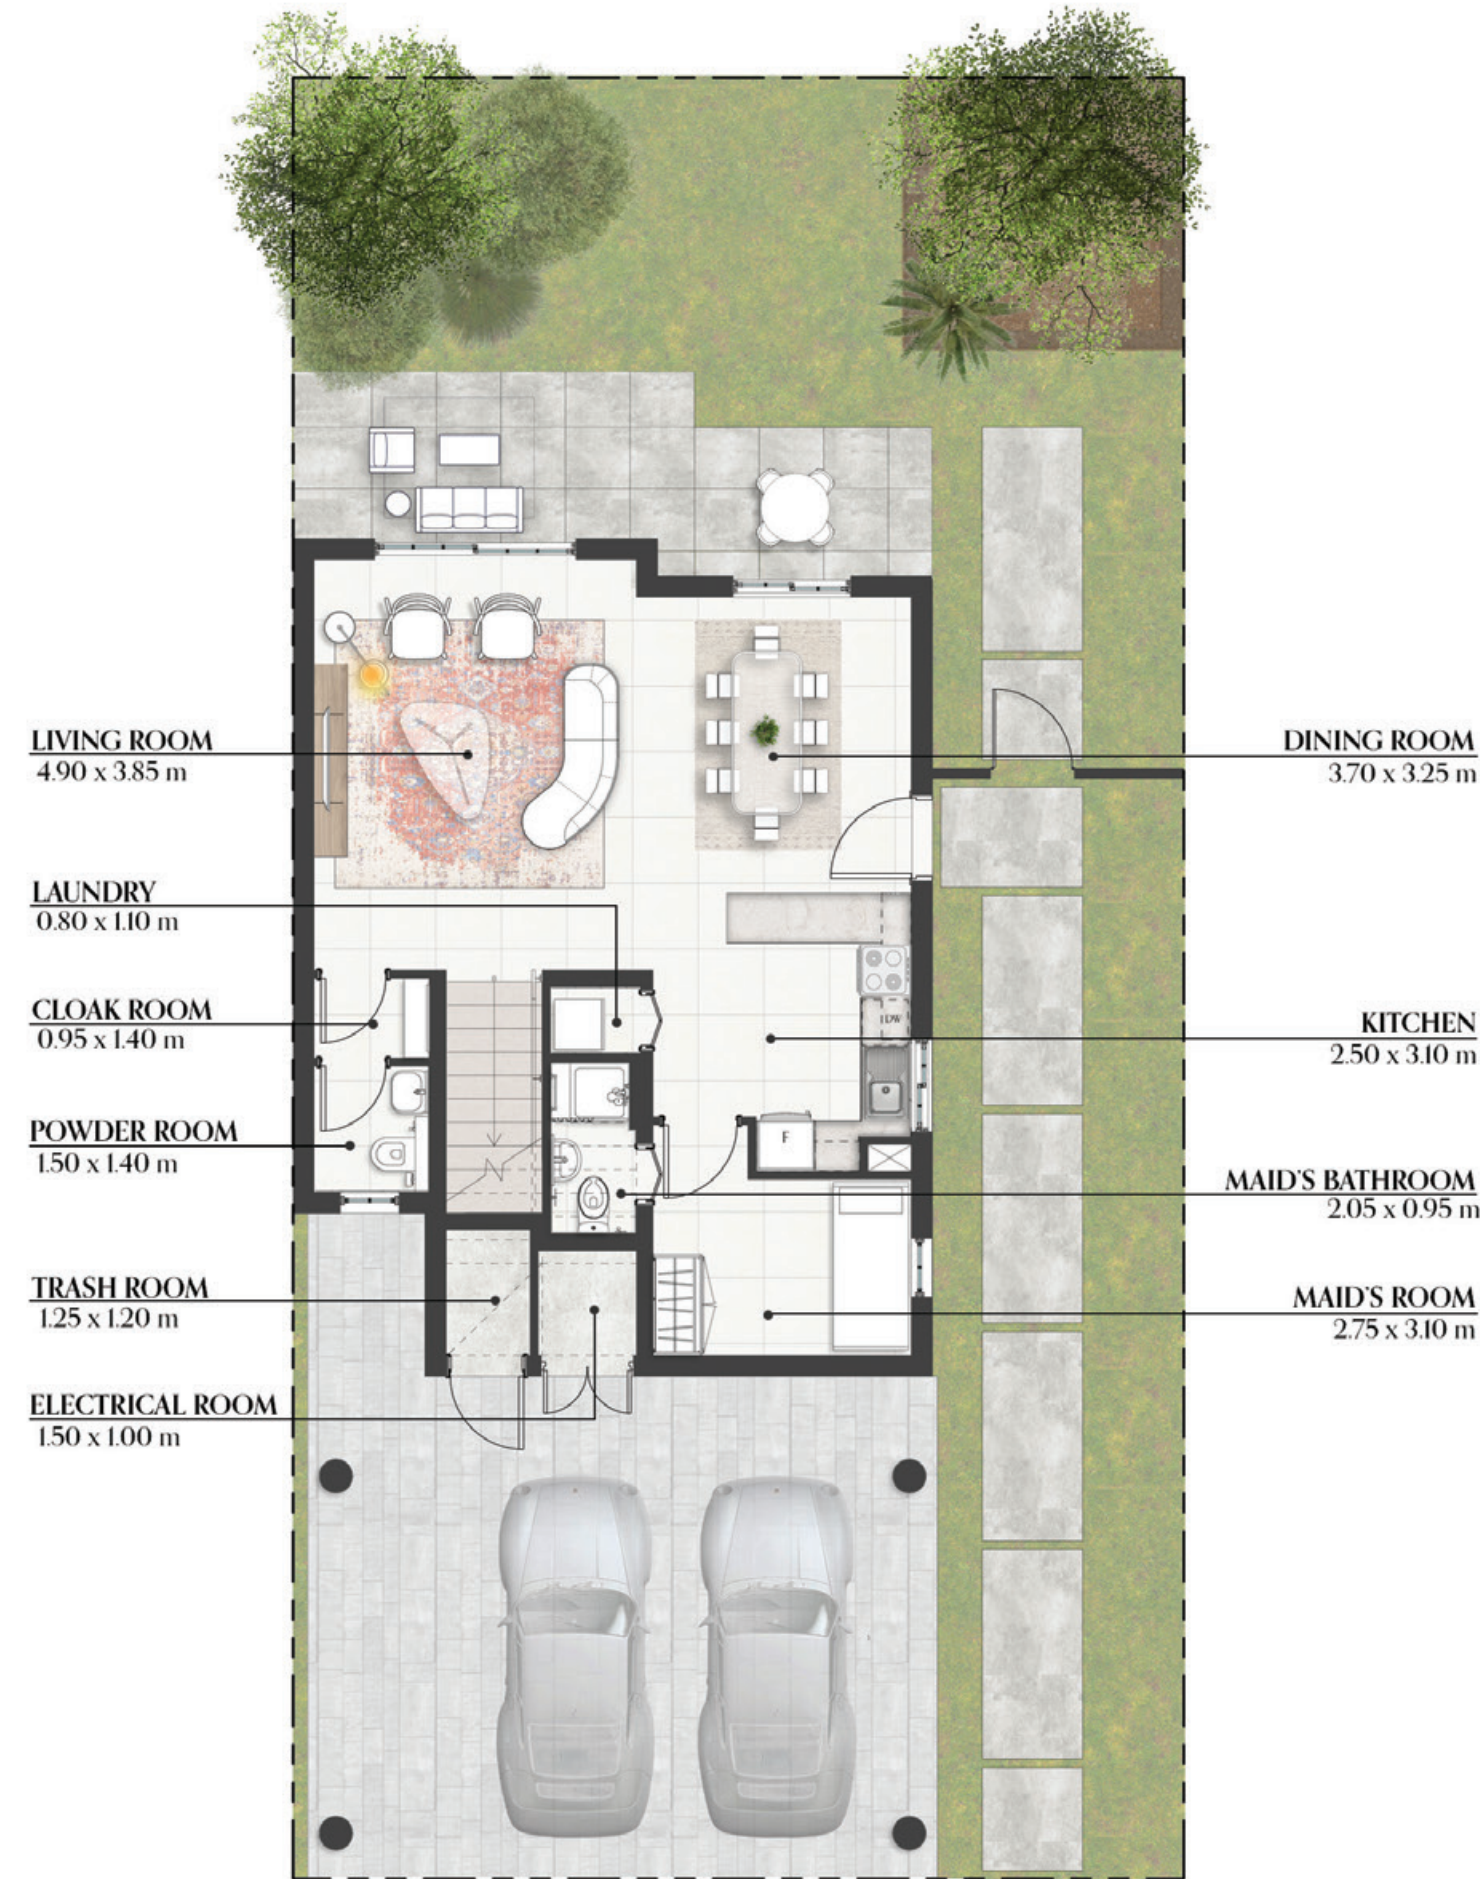

SEVILLE

TYPE 2E Two Beds End TOWNHOUSE

GROUND FLOOR	764 sqft.	71 sqm.
FIRST FLOOR	570 sqft.	53 sqm.
TOTAL SELLABLE AREA	1335 sqft.	124 sqm.

All floor plans depicted here with are not to scale, applied finishes and final unit areas are subject to change without prior notice at the discretion of Bloom Properties in line with the provision of contract of sale. Landscaping and interior design shown in the imagery including furniture, accessories and electronics are indicative only and will not be included within the offering.

جميع مخططات الوحدات السكنية الموضحة هي إرشادية ولا تعد قياسية، التنسيقات والقياسات عرضة للتغيير والتعديل دون إشعار مسبق وفقاً لتقدير بلوم العقارية بما يتماشى مع أحكام عقد البيع. وكذلك تنسيق الحدائق والأجهزة الإلكترونية والأثاث والأكسسوارات هي إرشادية وغير مشمولة أيضاً.

GROUND FLOOR