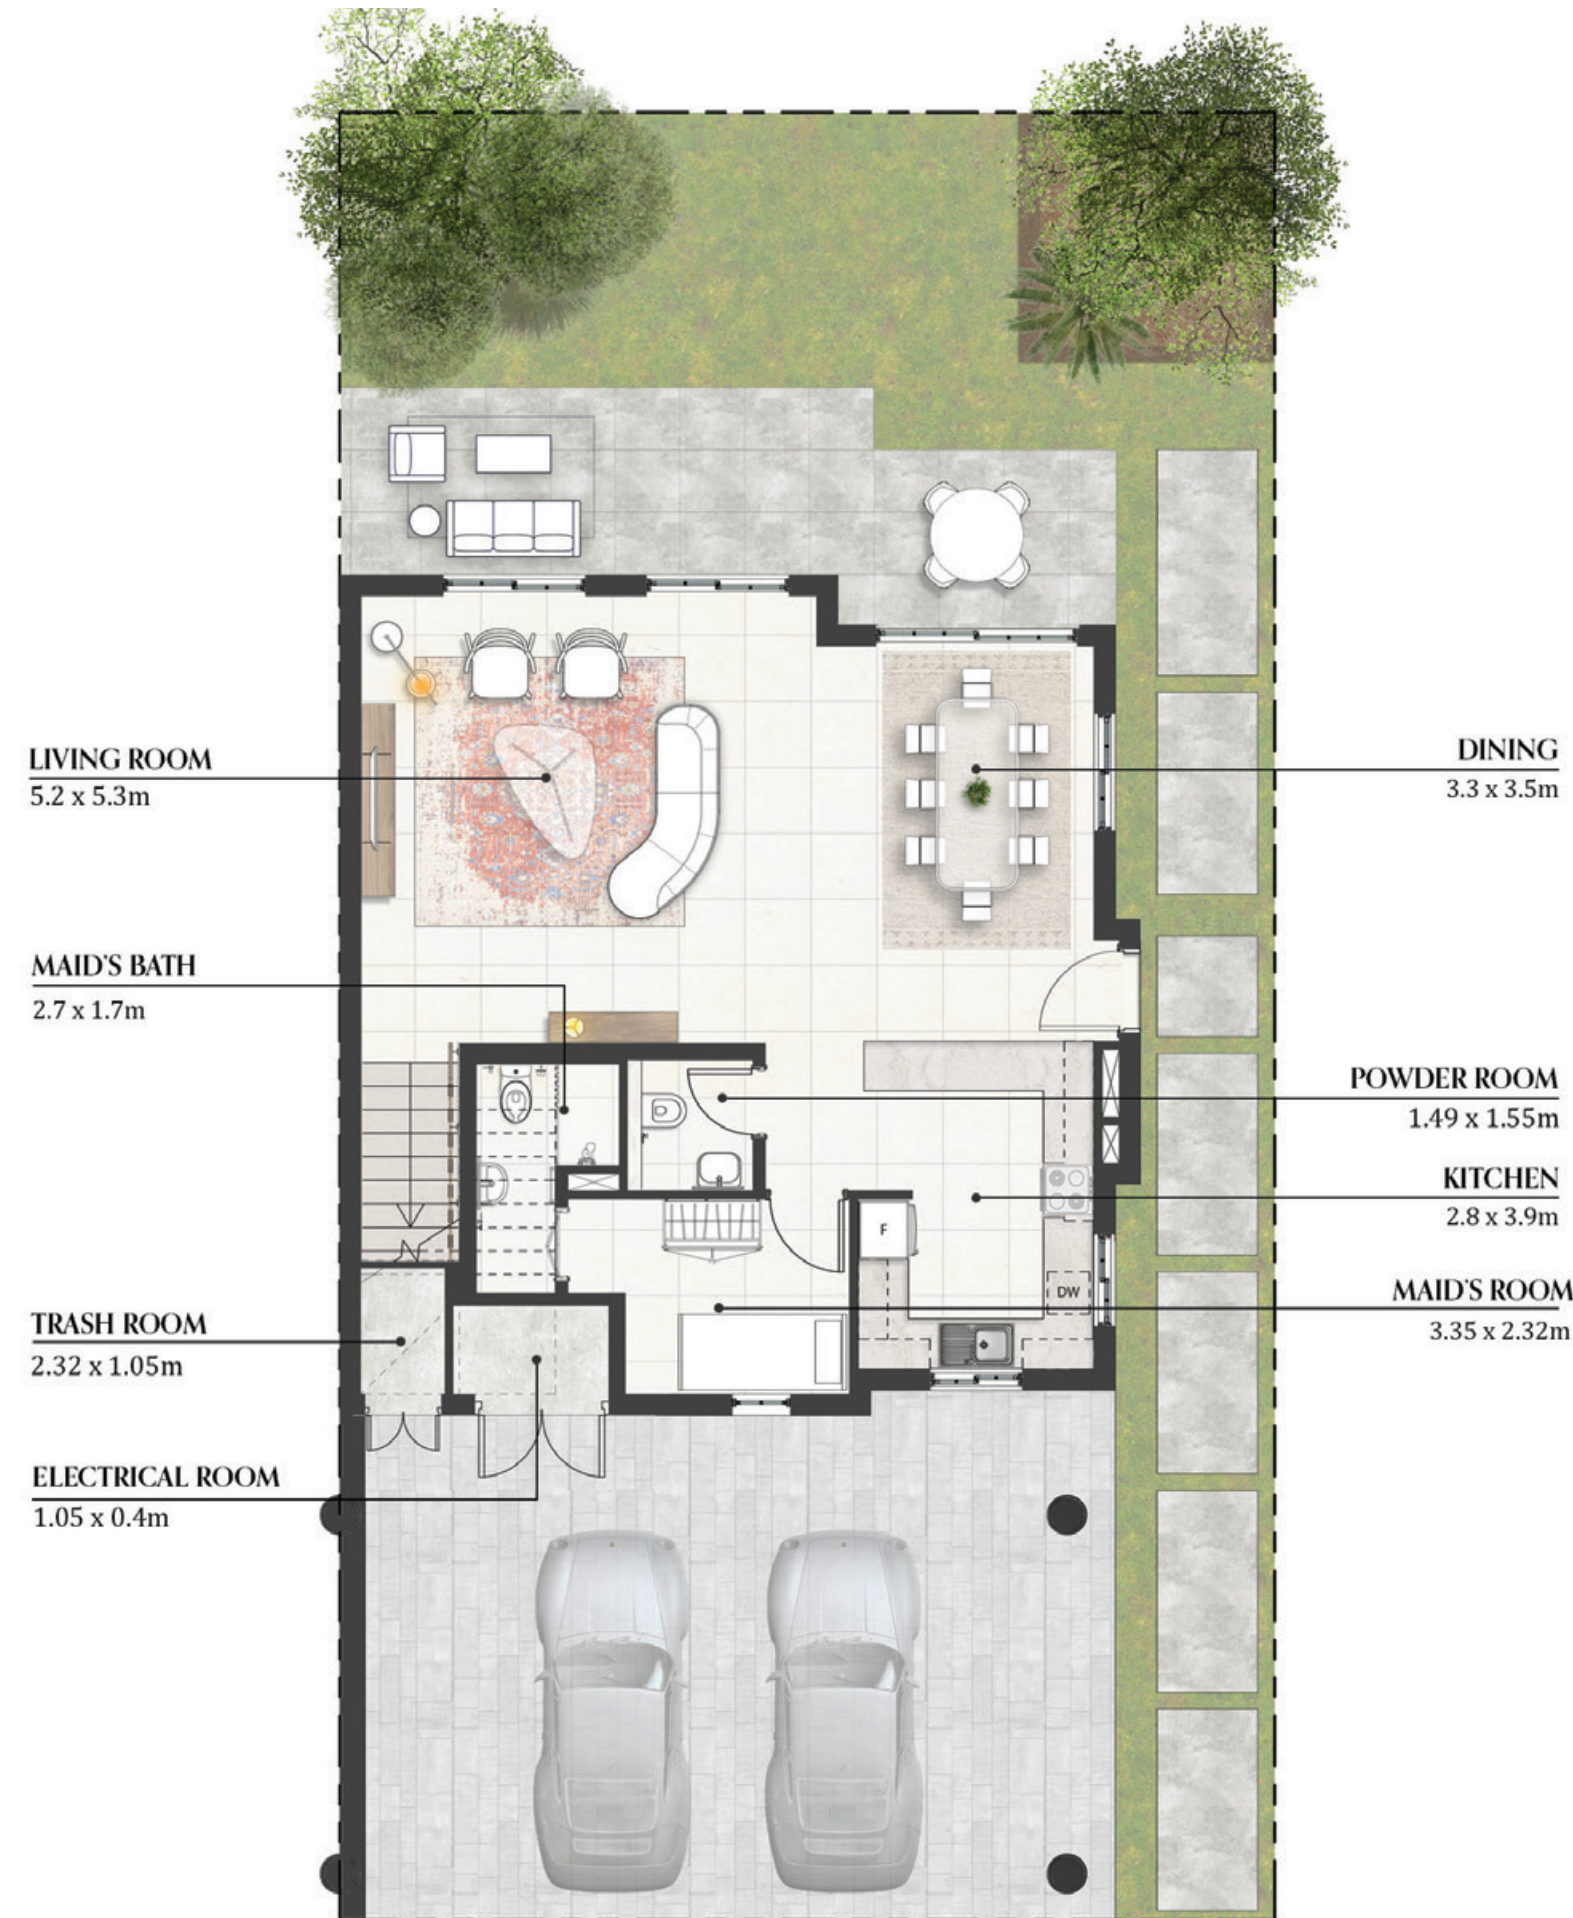

SEVILLE

TYPE 3E Three Beds End. TOWNHOUSE

GROUND FLOOR	956 sqft.	89 sqm.
FIRST FLOOR	894 sqft.	83 sqm.
TOTAL SELLABLE AREA	1851 sqft.	172 sqm.

GROUND FLOOR