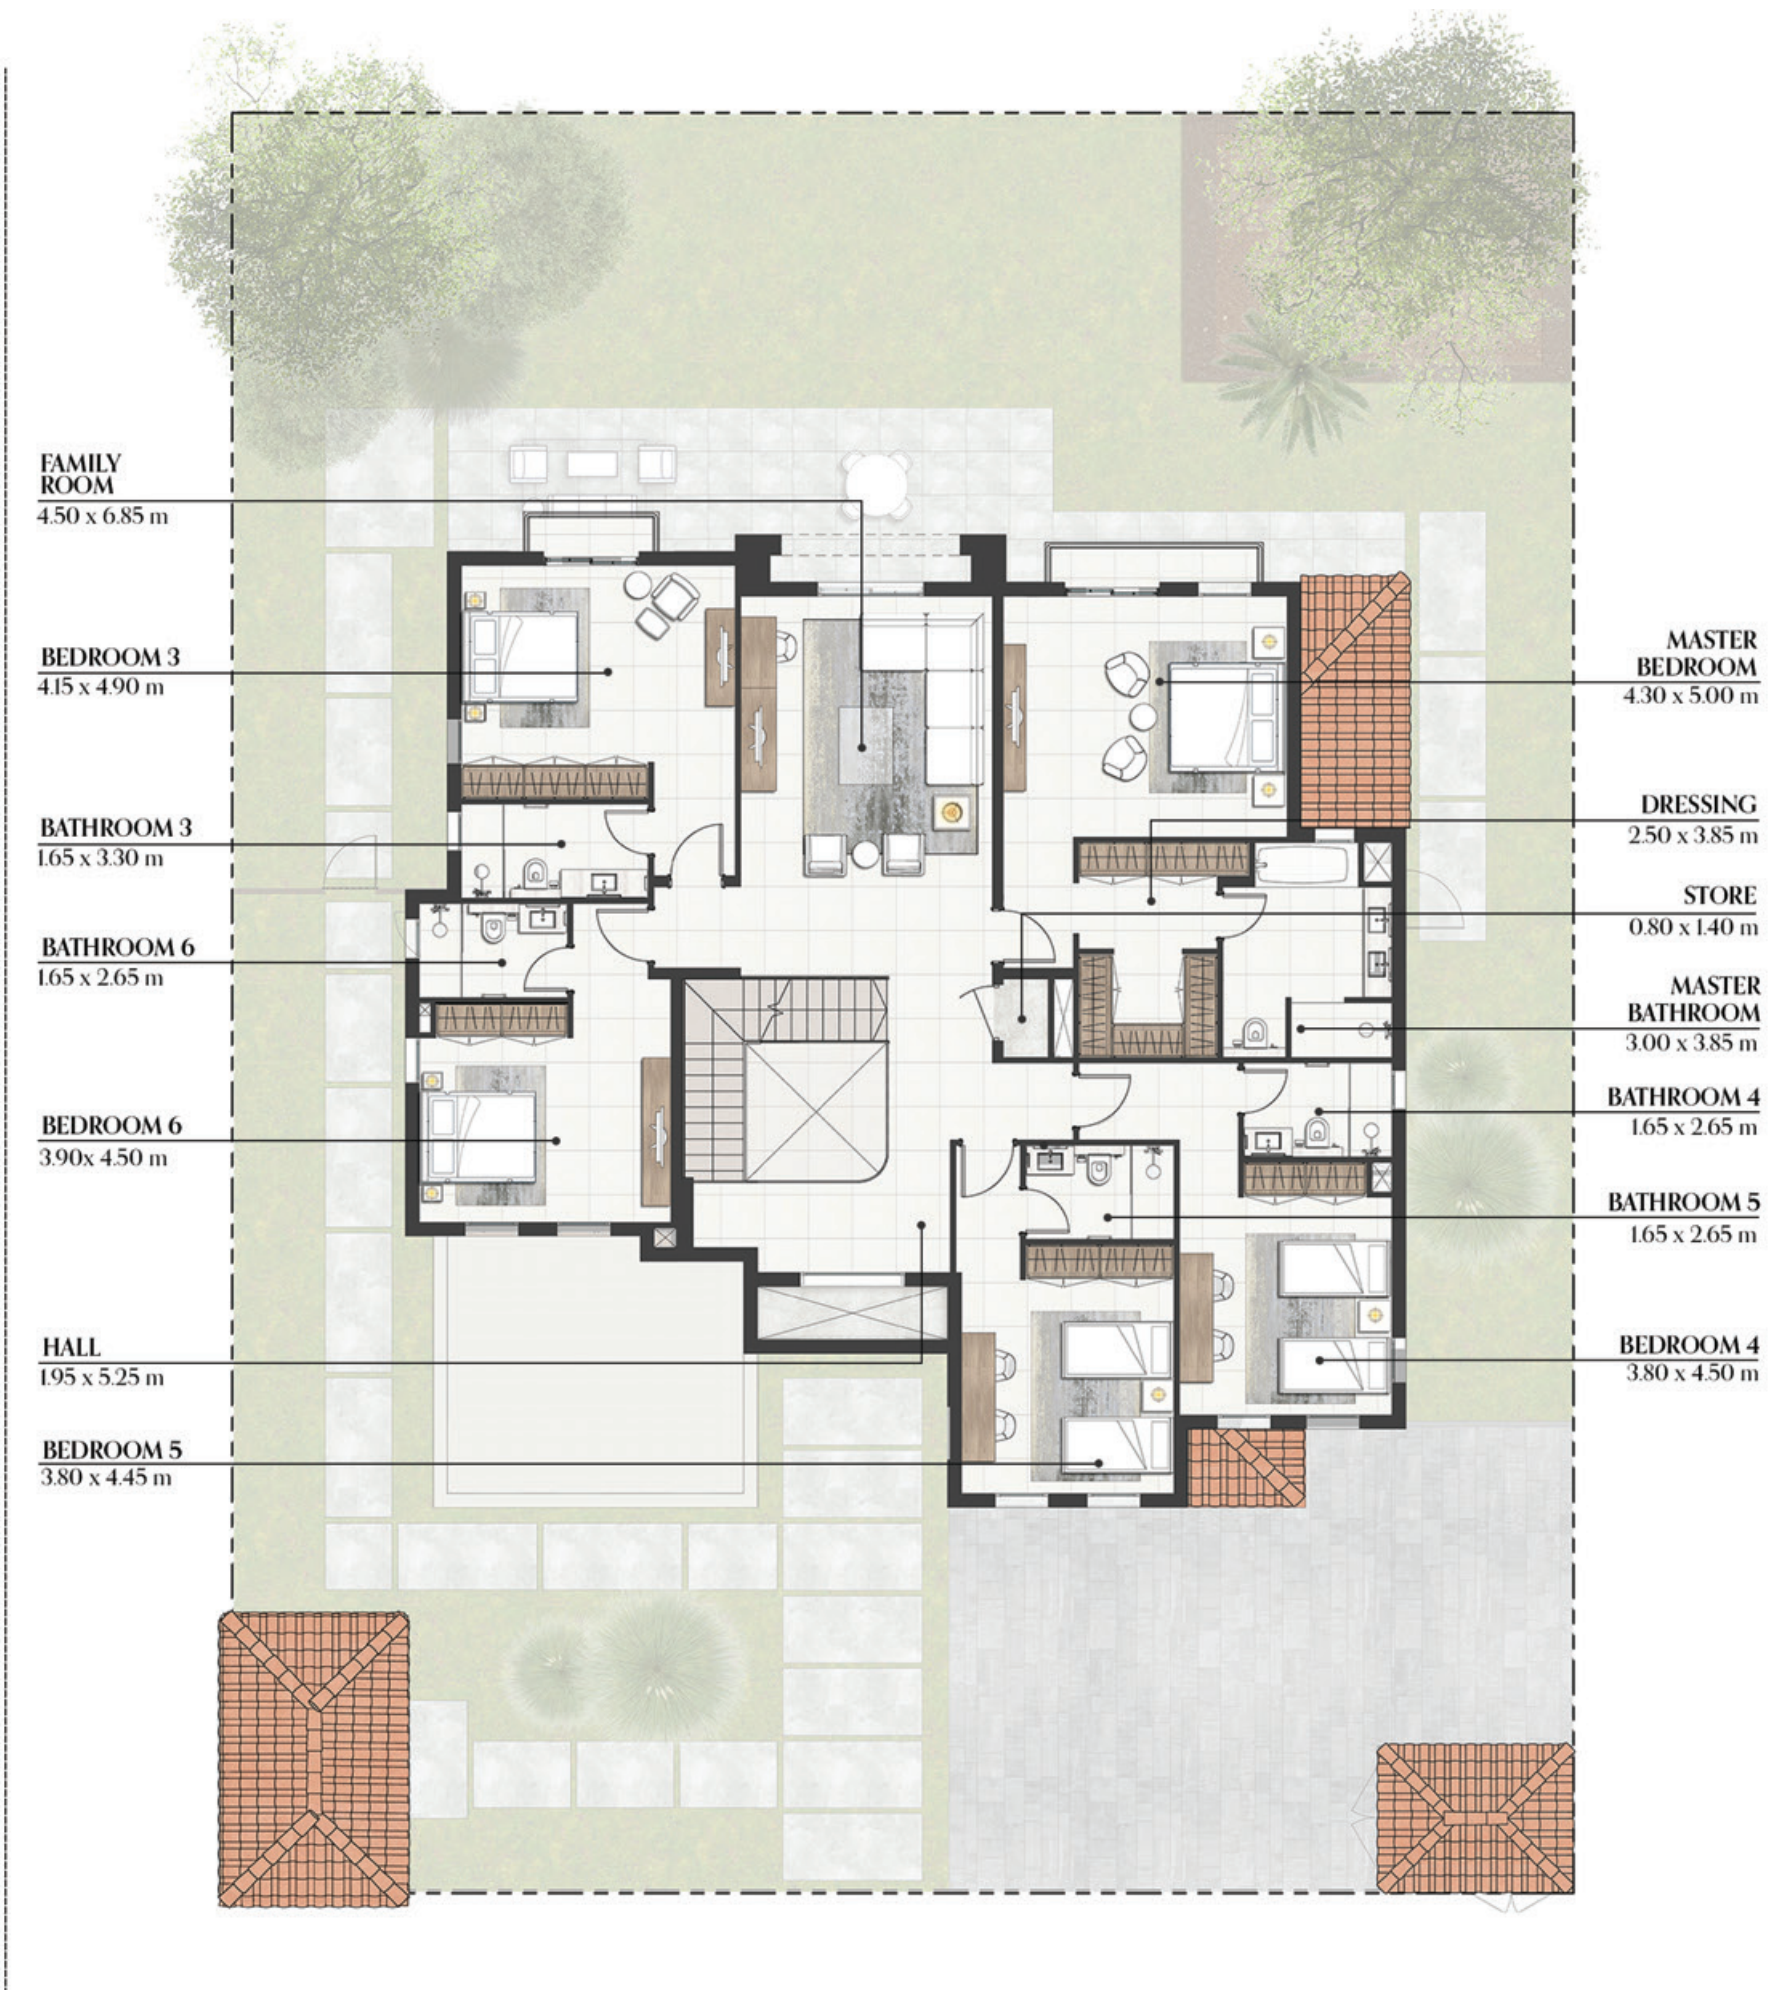

6 Bedroom Villa - Lake View

SEVILLE

6 BEDROOMS VILLA

GROUND FLOOR	3068 sqft.	285 sqm.
FIRST FLOOR	2465 sqft.	229 sqm.
TOTAL SELLABLE AREA	5533 sqft.	514 sqm.

GROUND FLOOR

FIRST FLOOR

All floor plans depicted here with are not to scale, applied finishes and final unit areas are subject to change without prior notice at the discretion of Bloom Properties in line with the provision of contract of sale. Landscaping and interior design shown in the imagery including furniture, accessories and electronics are indicative only and will not be included within the offering.