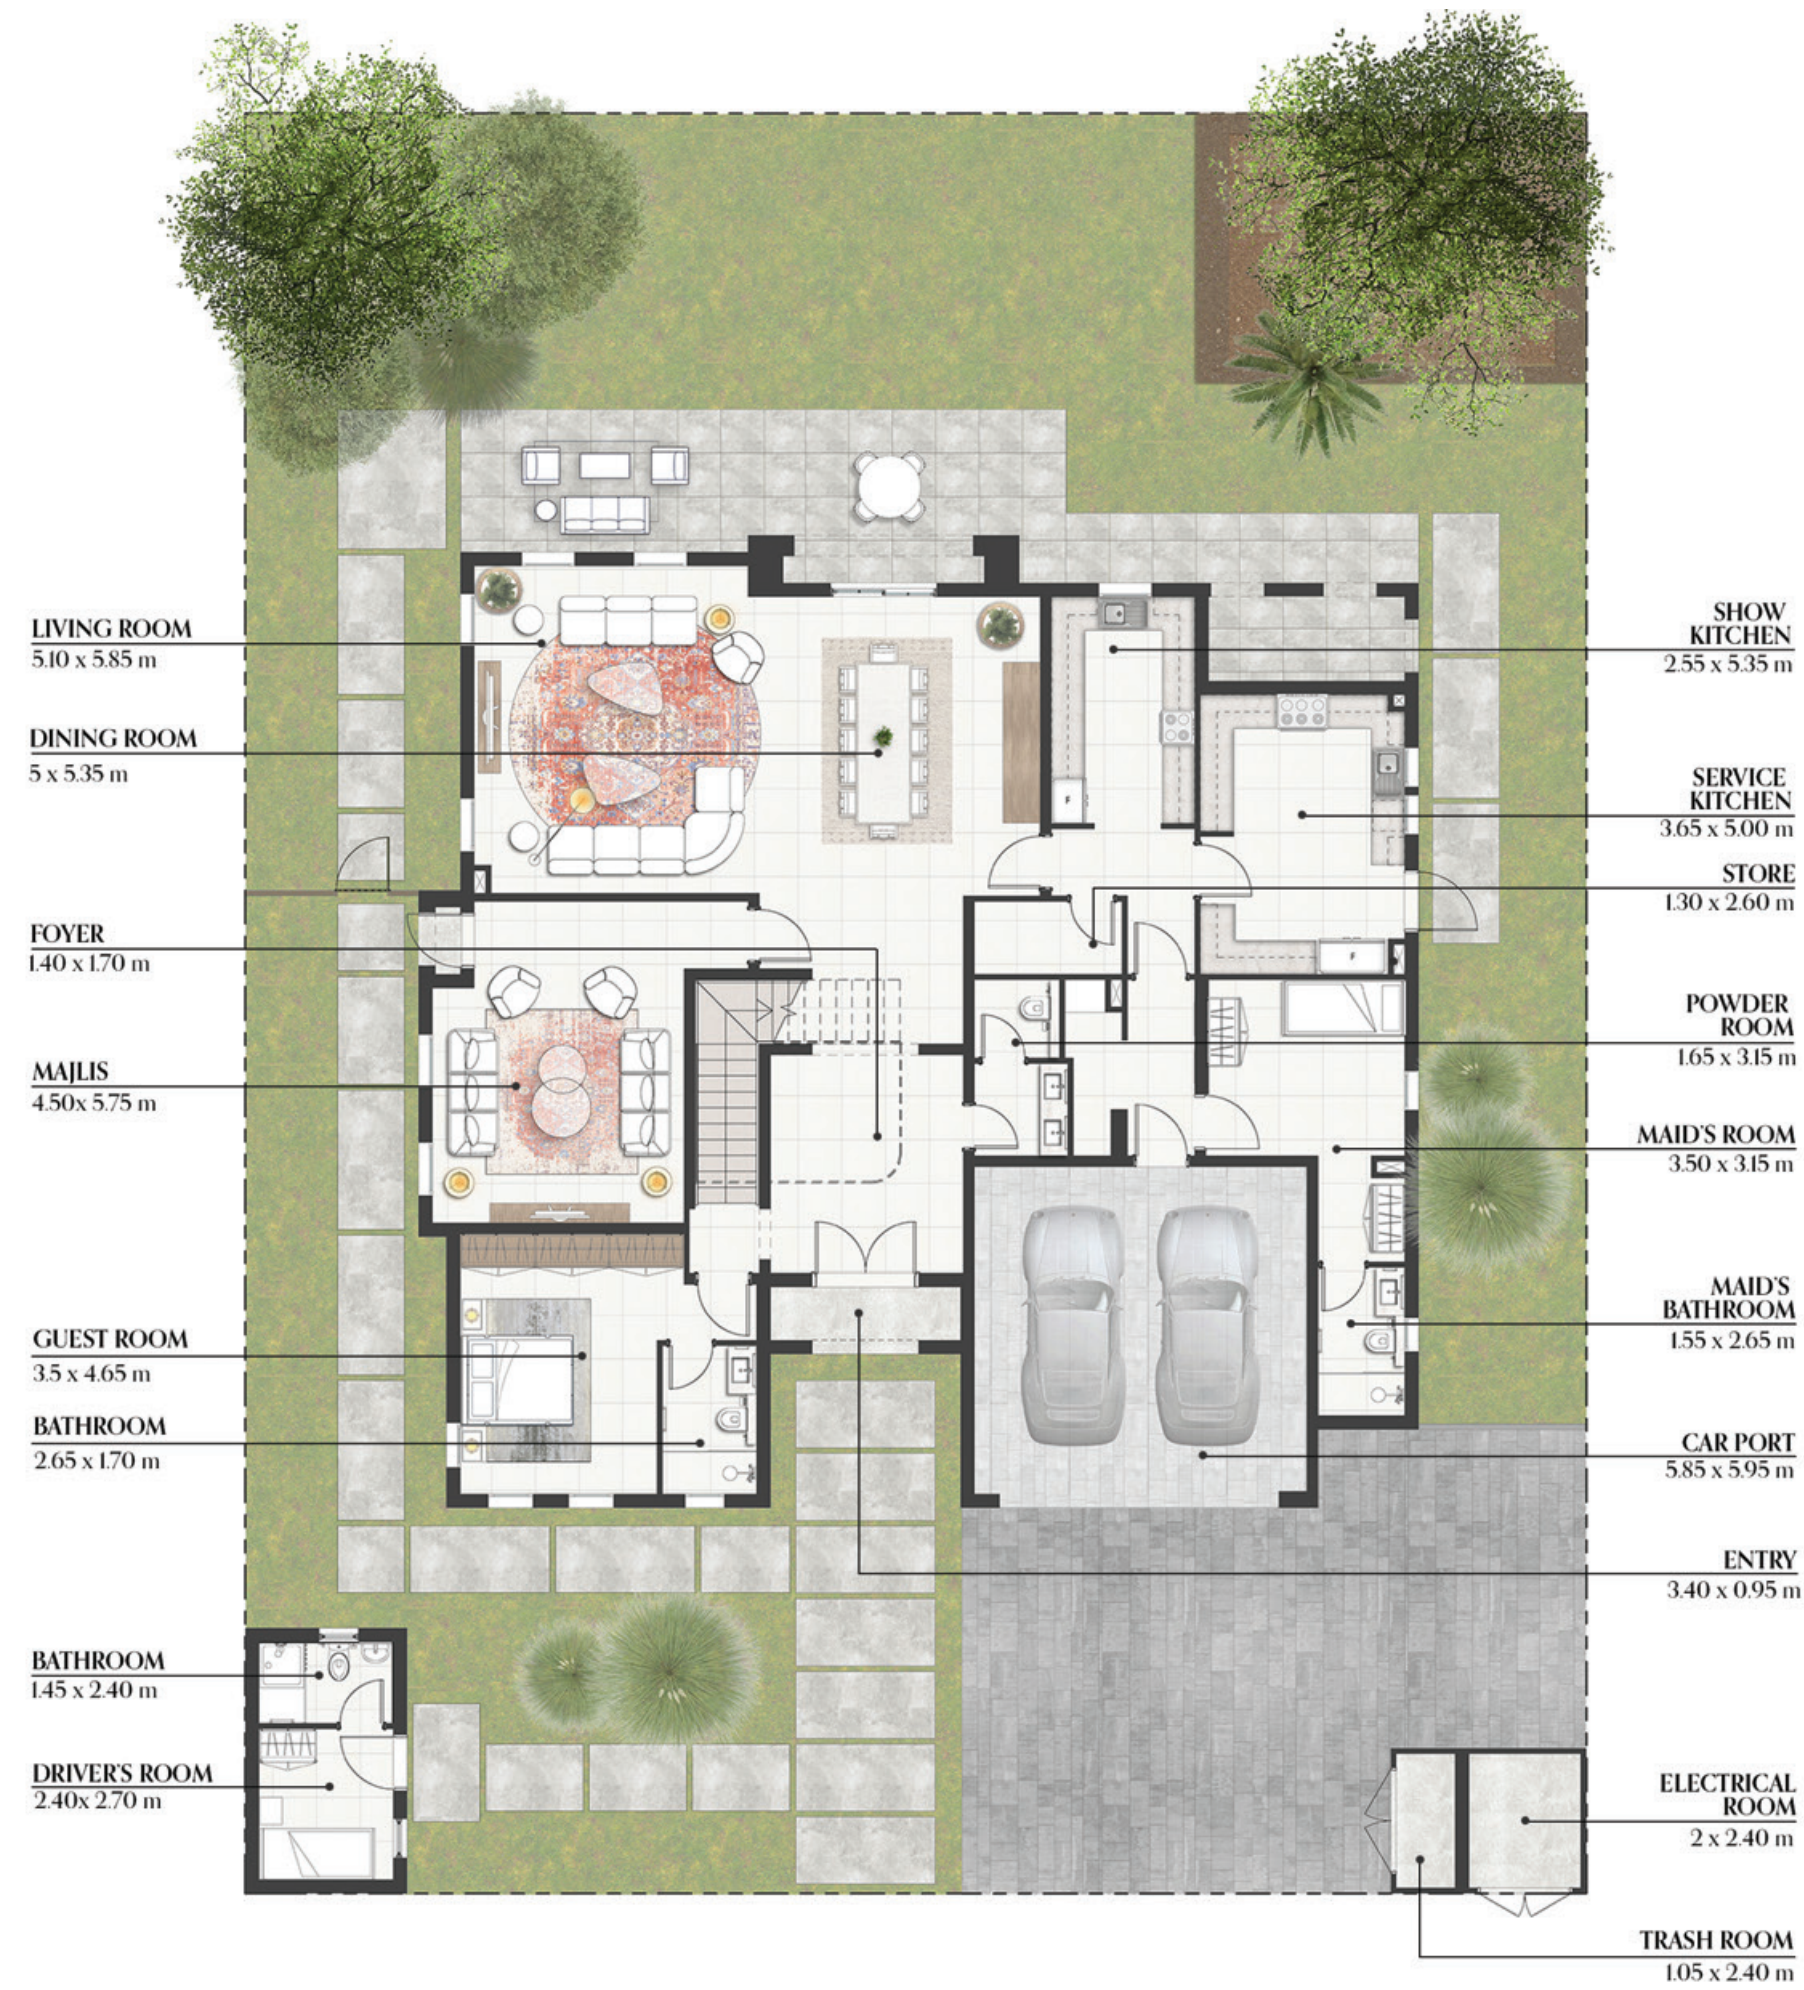

6 Bedroom Villa - Lake View

SEVILLE

6 BEDROOMS VILLA

GROUND FLOOR	3068 sqft.	285 sqm.
FIRST FLOOR	2465 sqft.	229 sqm.
TOTAL SELLABLE AREA	5533 sqft.	514 sqm.

GROUND FLOOR

FIRST FLOOR

All floor plans depicted here with are not to scale, applied finishes and final unit areas are subject to change without prior notice at the discretion of Bloom Properties in line with the provision of contract of sale. Landscaping and interior design shown in the imagery including furniture, accessories and electronics are indicative only and will not be included within the offering.